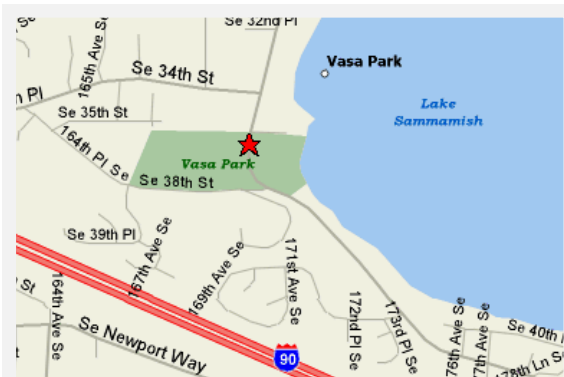

LOCAL #32 ANNUAL PICNIC

Vasa Park Resort

3560 W. Lake Sammamish Parkway SE

Bellevue, WA 98007

BBQ LUNCH SERVED AT 11:30 A.M

Saturday, July 7th, 2018

11:00 a.m. – 4:00 p.m.

Bring your Chairs

Fun, Games & Prizes

Swimsuit & Towel!!

Boats Welcome!

for All Ages!

FREE PARKING

**NO PETS or GLASS
BOTTLES ALLOWED**

Directions to Vasa Park Resort from I-5

Take I-90 Eastbound exit to Spokane. From I-90/405 exchange, keep heading east on I-90 approximately 3 3/4 miles.

Take Exit #13 and head north on West Lk. Samm. Pkwy. S.E. for approximately 1 1/4 miles. Parking lot will be on your left.

From 405

Take the I-90 eastbound exit to Spokane/Issaquah. Head East for approximately 3 3/4 miles. Take Exit #13 and go North on West Lk. Samm. Pkwy. S.E. for approximately 1 1/4 miles.

Parking lot is on the left, and the park on the right.

From I-90

Take Exit #13 and follow West Lk. Samm. Pkwy S.E. north for approximately 1 1/4 miles. Parking lot is on the left, the park is across the street on the right.